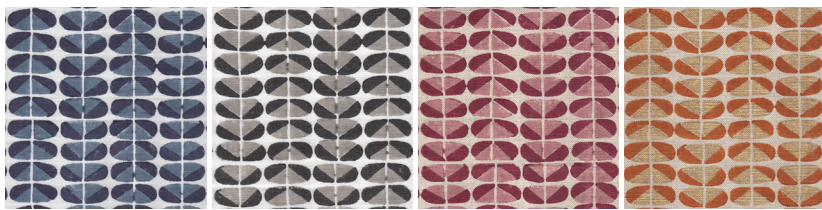

seemakrish

BEACON

SKU# 1901/A

Color: Cobblestone

Content: 60% Linen 40% Cotton

Width: 51.5" Cuttable

Repeat: 0.75" V, 3.5" H

Care: Dry Clean Only

Hand block printed in India.

Seaport Blue

Metropolitan
Gray

Raspberry

Cider Gold

36" 51.5"